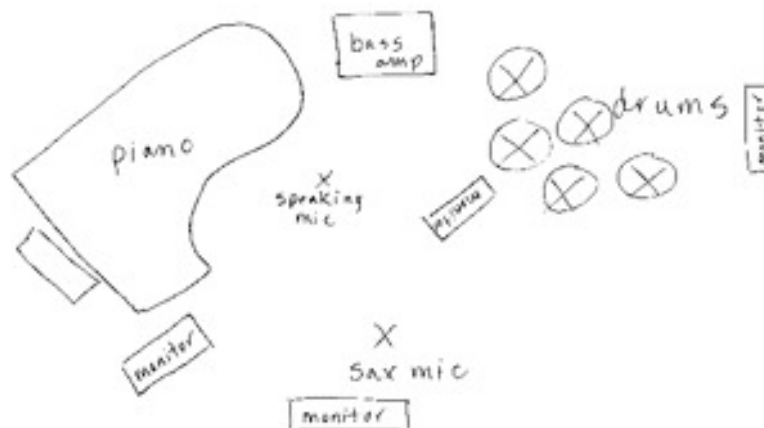

JODI PROZNICK QUARTET

Backline Requirements:

DRUM premier signia comprenant=
tt.10,12,ft.14,16,bd.22,sd.14x5.5
cymbals=crash 14"16"18", ride 20" hi-hats 14"

2 tom holders,1 bass drum holder,1 stand droit,3 boom stands
1 hi-hat stand,1 snare stand,1 pedale de bass drum,1banc
6 pattes de floor,8 cases

Yamaha Recording Noir
tt.10"12" ft.14"bd.18"sd.14x5.5
3 tom holders,1 clamp

BASS AMP trace elliot ah-350,1 h-wire
cabinet 4x10"
ampeg b15n

PIANO Grand piano Hérit. C-3

STAGE PLOT:

stage plot for
Jodi Proznick Quartet

please provide 3 music
stands for bass, drums
and tenor sax